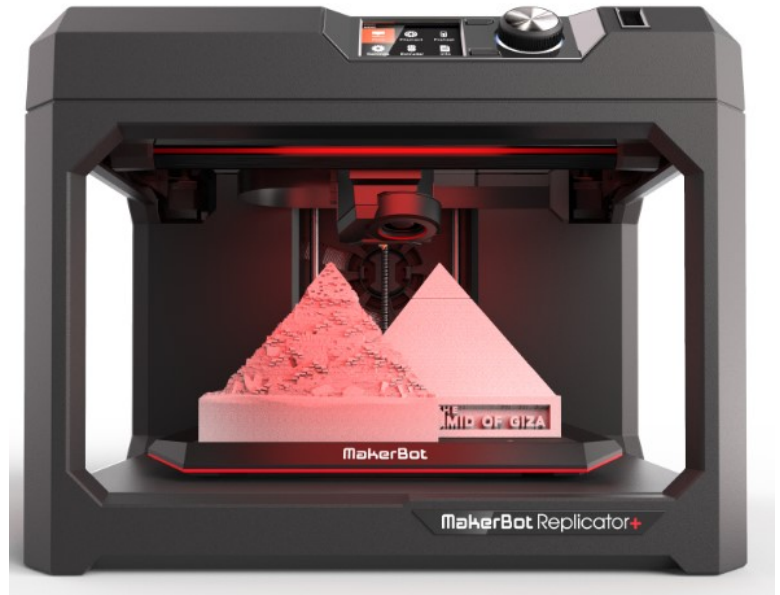

ENS Interactive: Educational Technology Specialists

SMART

EPSON
EXCEED YOUR VISION

Interactive Displays

Interactive Projectors

Preparing students for the future

MakerBot

3D Printers

- UHD 4K Screens ranging in size from 65" to 86"
- Height adjustable mobile stand or wall mount

3D Printing

Encourage **collaboration, creativity, critical thinking and student involvement**. The **MakerBot 3D Printer** gets children excited about **manufacturing, engineering & creating**. It allows hands-on use of a technology with a **'wow'** factor. *Watch students solving design problems through the realisation of a 'real' end product.*